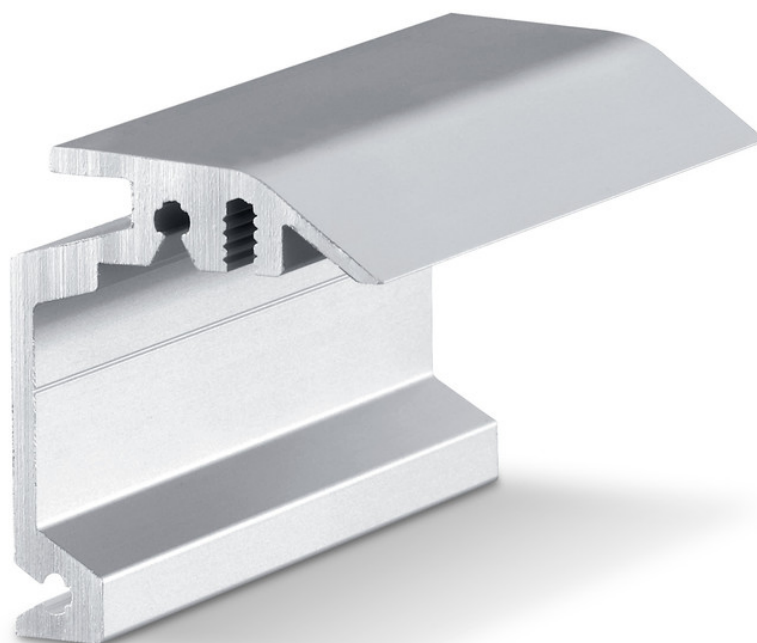

Product data sheet

Wall bracket

concealed Perlan

Wall bracket for concealed wall installation of tracks

AREAS OF APPLICATION

- For wall installation
- For timber leaves up to 43 mm thickness
- For concealed installation
- For full-glass doors

Wall bracket concealed Perlan

PRODUCT FEATURES

→ Wall bracket for concealed installation of tracks on the wall and leaf thicknesses up to 43 mm

TECHNICAL DATA

Productname	Wall bracket concealed Perlan
Leaf material	Glass, Plastic, Metal, Wood
Number of leaves	1-leaf, 2-leaf
Type of installation	Wall
Colour	EV1

VARIANTS / ORDER INFO

Designation	Description	Ident-No.	Colour	Type of installation
Wall bracket concealed Perlan	For use up with to 43 mm leaf thickness	130445	Stainless steel optic	Wall
Wall bracket concealed Perlan	For use up with to 43 mm leaf thickness	130444	Stainless steel optic	Wall
Wall bracket concealed Perlan	For use up with to 43 mm leaf thickness	130447	Stainless steel optic	Wall
Wall bracket concealed Perlan	For use up with to 43 mm leaf thickness	130439	EV1	Wall
Wall bracket concealed Perlan	For use up with to 43 mm leaf thickness	130440	EV1	Wall
Wall bracket concealed Perlan	For use up with to 43 mm leaf thickness	130446	Stainless steel optic	Wall
Wall bracket concealed Perlan	For use up with to 43 mm leaf thickness	130435	EV1	Wall
Wall bracket concealed Perlan	For use up with to 43 mm leaf thickness	130436	EV1	Wall
Wall bracket concealed Perlan	For use up with to 43 mm leaf thickness	130438	EV1	Wall